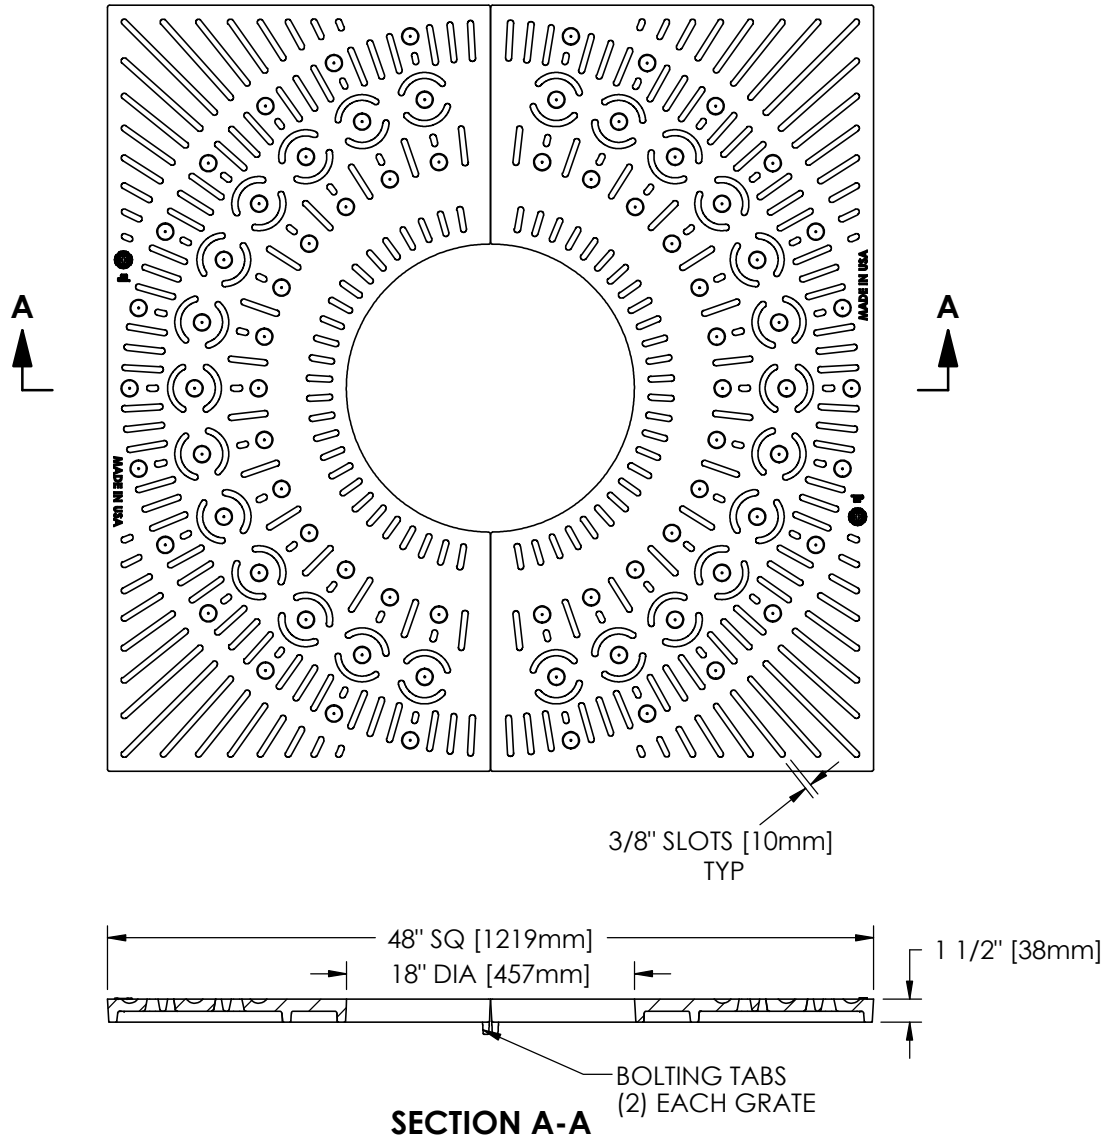

8580 Tree Grate Set

Supplied By:
TRENCH DRAIN SUPPLY
 877-903-7246
 www.trenchdrainsupply.com

Product Number

00858000

Design Features

-Materials
 Tree Grate
 Gray Iron (CL35B)

-Design Load
 Non-Traffic
 -Open Area
 274 SQ. IN.
 -Coating
 Dipped
 -√ Designates Machined Surface

Certification

-ASTM A48
 -ADA
 -
 -Country of Origin: USA

Major Components

00858030

Drawing Revision

10/24/2007 Designer: DEW
 4/10/2013 Revised By: DAE

Disclaimer

Weights (lbs/kg), dimensions (inches/mm) and drawings provided for your guidance. We reserve the right to modify specifications without prior notice.